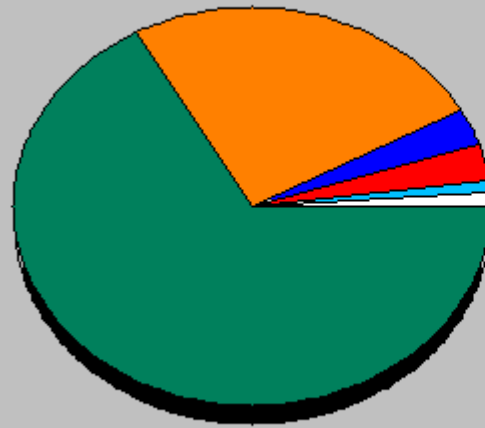

Usage by Country for September 2005

Unresolved/Unknown (67%)

Indonesia (25%)

Network (3%)

US Commercial (3%)

Malaysia (1%)

Other (1%)

Top 30 of 80 Total Countries

#	Hits	Files	KBytes	Country
1	1159065	899767	47119568	Unresolved/Unknown
2	426605	323296	16931553	Indonesia
3	56003	44495	2831297	Network
4	52812	42101	2215904	US Commercial
5	15179	11500	471056	Malaysia
6	6995	4777	330293	Japan
7	4960	3980	412881	US Educational
8	2142	1936	166836	Saudi Arabia
9	1575	1170	27762	Netherlands
10	1291	760	40451	East Timor
11	1234	1040	38080	Singapore