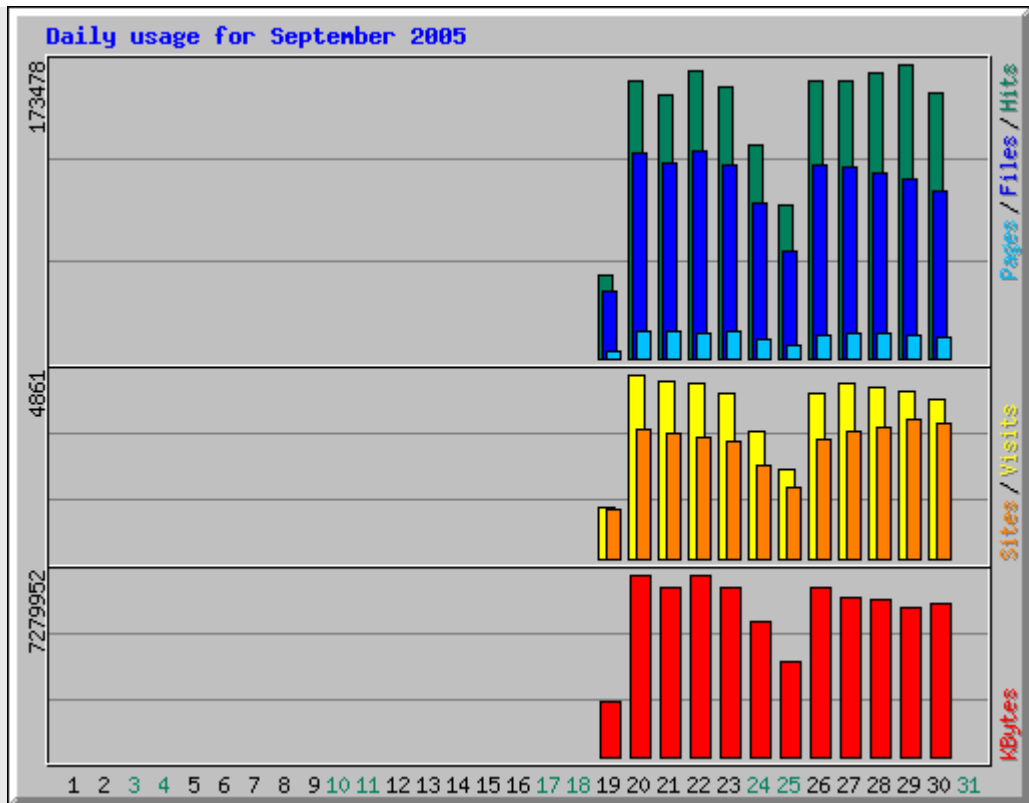

Daily Statistics for September 2005												
Day	Hits		Files		Pages		Visits		Sites		KBytes	
19	48793	2.81%	39739	3.30%	4491	2.90%	1328	2.79%	1273	7.43%	2176647	3.07%
20	163540	9.41%	121150	10.05%	15579	10.07%	4861	10.22%	3419	19.95%	7211339	10.16%
21	155555	8.95%	115441	9.57%	15952	10.32%	4686	9.85%	3295	19.23%	6794757	9.58%
22	169264	9.74%	122473	10.16%	14955	9.67%	4609	9.69%	3209	18.73%	7279952	10.26%
23	159947	9.20%	113619	9.42%	16324	10.56%	4361	9.17%	3085	18.00%	6768202	9.54%
24	125608	7.23%	91142	7.56%	11652	7.53%	3333	7.01%	2436	14.21%	5412334	7.63%
25	90086	5.18%	63109	5.23%	7362	4.76%	2363	4.97%	1890	11.03%	3817647	5.38%
26	163516	9.41%	113410	9.41%	13363	8.64%	4379	9.21%	3163	18.46%	6778871	9.55%
27	163238	9.39%	112153	9.30%	14651	9.47%	4609	9.69%	3347	19.53%	6331898	8.92%