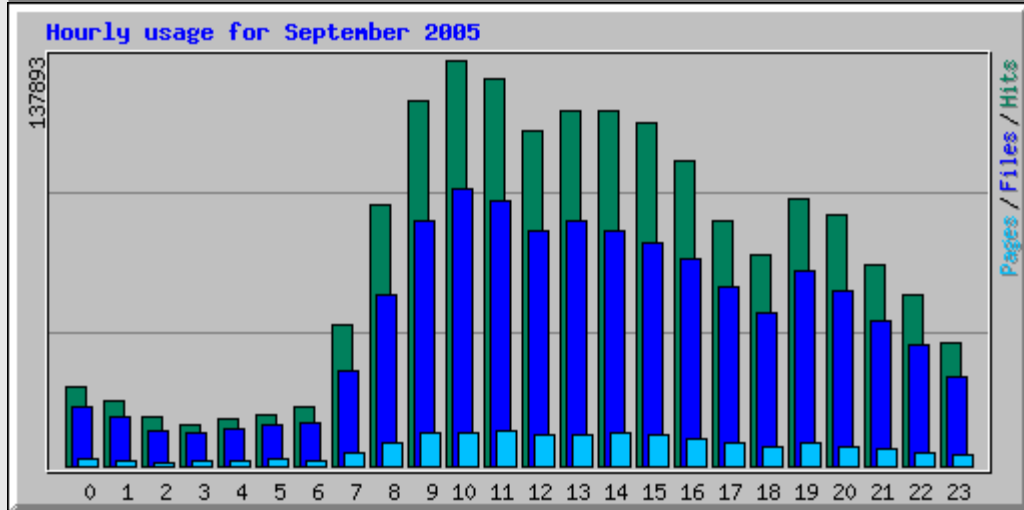

28	168372	9.69%	109224	9.06%	14545	9.41%	4524	9.51%	3460	20.19%	6303320	8.88%
29	173478	9.98%	105730	8.77%	13096	8.47%	4423	9.30%	3686	21.51%	5934803	8.37%
30	156808	9.02%	98586	8.18%	12669	8.19%	4196	8.82%	3583	20.91%	6136173	8.65%

Hourly Statistics for September 2005												
Hour	Hits			Files		Pages		KBytes				
	Avg	Total		Avg	Total	Avg	Total	Avg	Total			
0	2258	27104	1.56%	1685	20223	1.68%	192	2311	1.49%	121152	1453821	2.05%
1	1865	22391	1.29%	1373	16480	1.37%	150	1811	1.17%	106767	1281205	1.81%
2	1387	16651	0.96%	1006	12072	1.00%	103	1236	0.80%	95356	1144270	1.61%
3	1152	13833	0.80%	928	11146	0.92%	115	1384	0.89%	69753	837037	1.18%
4	1354	16252	0.93%	1020	12251	1.02%	163	1962	1.27%	75408	904900	1.28%
5	1470	17641	1.01%	1179	14156	1.17%	226	2717	1.76%	68255	819056	1.15%
6	1657	19895	1.14%	1189	14276	1.18%	136	1641	1.06%	76560	918721	1.29%
7	3977	47729	2.75%	2697	32365	2.68%	371	4463	2.89%	155613	1867360	2.63%